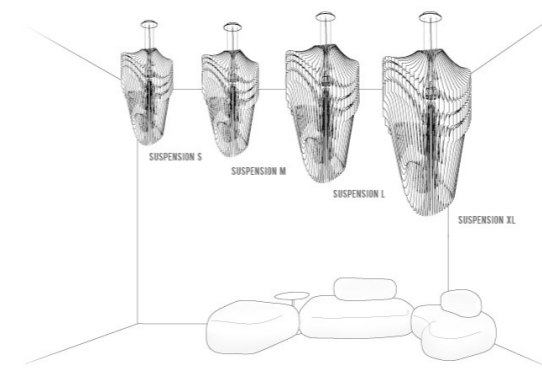

AVIA design by Zaha Hadid

Compendium page 34

PRODOTTI	MISURE	COLORI	CODICE
<p>SUSPENSION XL</p> <p>Bulbs E27:</p> <ul style="list-style-type: none"> 6 X 10W LED Filament + 1 X 16W Spot LED <p>Made of: Cristalflex® / Lentiflex®</p> <p>Weight: net Kg 20,5 - gross Kg 31,1</p> <p>Package: A 5,7 kg 54 x 55 x h 54cm B 25,4 kg 65 x 150 x h 13cm</p> <p>CE IP 20</p>	<p>h1: maximum cable length</p>	<p>■ BLACK</p> <p>□ WHITE</p>	<p>AVI84SOS0004N_000</p> <p>AVI84SOS0004W_000</p>
<p>SUSPENSION L</p> <p>Bulbs E27:</p> <ul style="list-style-type: none"> 4 X 10W LED Filament + 1 X 16W Spot LED <p>Made of: Cristalflex® / Lentiflex®</p> <p>Weight: net Kg 11 - gross Kg 24,3</p> <p>Package: A 4,3 kg 47 x 46 x h 42cm B 20 kg 65 x 120 x h 16cm</p> <p>CE IP 20</p>	<p>h1: maximum cable length</p>	<p>■ BLACK</p> <p>□ WHITE</p>	<p>AVI84SOS0003N_000</p> <p>AVI84SOS0003W_000</p>
<p>SUSPENSION M</p> <p>Bulbs E27:</p> <ul style="list-style-type: none"> 3 X 10W LED Filament + 1 X 11W Spot LED <p>Made of: Cristalflex® / Lentiflex®</p> <p>Weight: net Kg 7,0 - gross Kg 16,3</p> <p>Package: A 2,3 kg 35 x 35 x h 32 cm B 14 kg 44 x 110 x h 13 cm</p> <p>CE IP 20</p>	<p>h1: maximum cable length</p>	<p>■ BLACK</p> <p>□ WHITE</p>	<p>AVI84SOS0002N_000</p> <p>AVI84SOS0002W_000</p>

PRODOTTI	MISURE	COLORI	CODICE
<p>SUSPENSION S</p> <p>Bulbs E27:</p> <ul style="list-style-type: none"> 2 X 10W LED Filament + 1 X 11W Spot LED <p>Made of: Cristalflex® / Lentiflex®</p> <p>Weight: net Kg 5,5 - gross Kg 12,35</p> <p>Package: A 2 kg 35 x 35 x h 32 cm B 10,35 kg 38 x 88 x h 14cm</p> <p>CE IP 20</p>	<p>h1: maximum cable length</p>	<p>■ BLACK</p> <p>□ WHITE</p>	<p>AVI84SOS0001N_000</p> <p>AVI84SOS0001W_000</p>

AVIA ENTIRE COLLECTION

ENERGY CLASS

This luminaire is compatible with bulbs of the energy classes:

SLAMP: AVIA 874/2012

LED