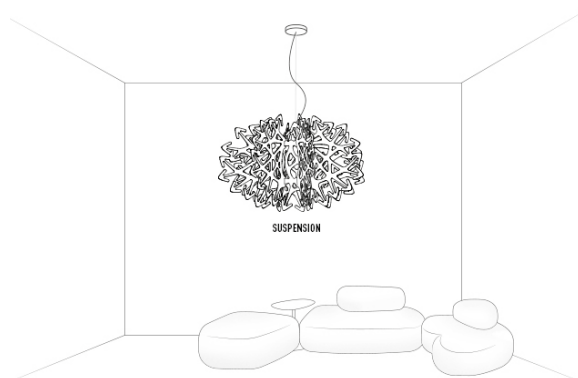

DEVIL

design by Nigel Coates

Compendium page 286

PRODOTTI	MISURE	COLORI	CODICE
<p>SUSPENSION</p> <p>Bulbs R7S:  1 X 10W R7S LED</p> <p>Made of: Steelflex®</p> <p>Weight: net Kg 5,00 - gross Kg 7,50</p> <p>Package: 51 x 34 x h74cm</p> <p>CE IP 20  </p>	 <p>h1: maximum cable length</p>	<p> RED</p>	<p>DEV14S0S0006R</p>

DEVIL ENTIRE COLLECTION

ENERGY CLASS

This luminaire is compatible with bulbs of the energy classes:

SLAMP: DEVIL

LED  

874/2012