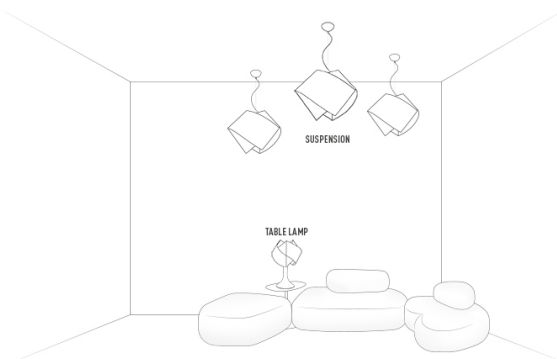

GEMMY

design by Spalletta, Croce, Ragnisco, Wijffels

PRODOTTI	MISURE	COLORI	CODICE
<p>SUSPENSION</p> <p>Bulbs E27:</p> <p> 1 X 10W LED Filament</p> <p>Made of: Opalflex®</p> <p>Weight: net Kg 1,10 - gross Kg 2,00</p> <p>Package: 41 x 41 x h41cm</p> <p>CE IP 20  </p>	 <p><i>h1</i>: maximum cable length</p>	<ul style="list-style-type: none">  ARLECCHINO GEM04SOS0000MA  MULTICOLOR GEM04SOS0000MI  GOLD GEM04SOS00000  ORANGE GEM04SOS0000AI  YELLOW GEM04SOS0000GI  GREEN GEM04SOS0000VI  BLUE GEM04SOS0000BI  DAFNE GEM03SOS0000_DAF 	
<p>TABLE LAMP S</p> <p>Bulbs E14:</p> <p> 1 X 5W LED Filament</p> <p>Made of: Opalflex®</p> <p>With: White steel base</p> <p>Weight: net Kg 0,50 - gross Kg 0,70</p> <p>Package: 25 x 23,5 x h35cm</p> <p>CE IP 20  </p>		<ul style="list-style-type: none">  ARLECCHINO GEM04TAV0001MA  MULTICOLOR GEM04TAV0001MI  YELLOW GEM04TAV0001GI  GOLD GEM04TAV00010  ORANGE GEM04TAV0001AI  BLUE GEM04TAV0001BI  GREEN GEM04TAV0001VI 	

GEMMY ENTIRE COLLECTION

ENERGY CLASS

 This luminaire is compatible with bulbs of the energy classes: **A++**, **A+**, **A**, **B**, **C**, **D**, **E** } **LED** 

SLAMP: 

GEMMY 874/2012