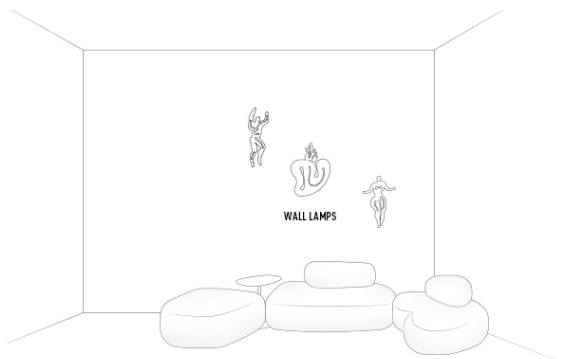

ILLUMINATI

design by Nigel Coates

PRODOTTI	MISURE	COLORI	CODICE
<p>CUORE - WALL LAMP</p> <p>LED: 8W - 12V - 600 Lumen 2700 Kelvin (warm white)</p> <p>Made of: Plainflex®</p> <p>Weight: net Kg 0,4 - gross Kg 1,0</p> <p>Package: 62 x 35 x h11cm</p>	<p>28,5 cm (11-1/4")</p> <p>39 cm (15-1/4")</p> <p>9 cm (3-1/2")</p>	<p>■ RED</p>	<p>ILL14APPC001R_000</p>
<p>CE IP 20 ▽ □</p>			
<p>UOMO - WALL LAMP</p> <p>LED: 6,5W - 12V - 500 Lumen 2700 Kelvin (warm white)</p> <p>Made of: Plainflex® Bronze plated</p> <p>Weight: net Kg 0,5 - gross Kg 1,2</p> <p>Package: 62 x 35 x h11cm</p>	<p>17,5 cm (7")</p> <p>50 cm (19-3/4")</p> <p>9 cm (3-1/2")</p>	<p>■ BRONZE</p>	<p>ILL14APPU001BR000</p>
<p>CE IP 20 ▽ □</p>			
<p>DONNA - WALL LAMP</p> <p>LED: 6W - 12V - 450 Lumen 2700 Kelvin (warm white)</p> <p>Made of: Plainflex® Gold plated</p> <p>Weight: net Kg 0,5 - gross Kg 1,2</p> <p>Package: 62 x 35 x h11cm</p>	<p>26,5 cm (10")</p> <p>42 cm (16-1/2")</p> <p>7 cm (2-3/4")</p>	<p>■ GOLD</p>	<p>ILL14APPD0010_000</p>
<p>CE IP 20 ▽ □</p>			

ILLUMINATI ENTIRE COLLECTION

ENERGY CLASS

This luminaire contains built-in LED lamps.

The lamp cannot be changed in the luminaire.

SLAMP: ILLUMINATI

874/2012