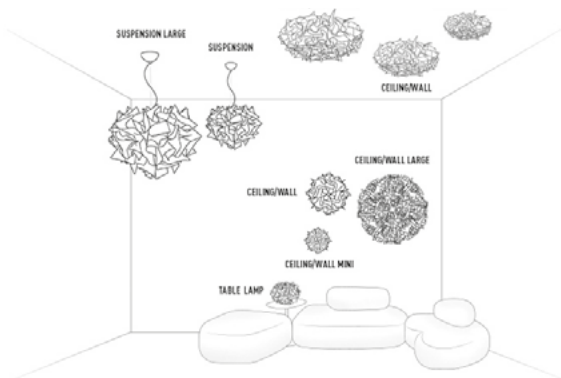

VELI SUSPENSION

design by Adriano Rachele

Compendium page 140

PRODUCT	SIZE	COLOUR	CODE
SUSPENSION LARGE Bulbs E27: 4 X 8W LED Filament Made of: Opalflex® / Lentiflex® / Goldflex® / Steelflex® / Copperflex® With: MagneticSystem® Red wrapped electric wire (couture version) Ceiling rose matching colour (metalized version) Weight: net Kg 2,10 - gross Kg 5,60 Package: 61 x 61 x h63cm CE IP 20	h1: maximum cable length BULBS DISPOSITION:	☐ OPAL ☒ PLUM ☒ CHARCOAL ☐ PRISMA ☒ GOLD ☒ SILVER ☒ COPPER ☒ COUTURE	VEL78SOS0003W_000 VEL78SOS0003H_000 VEL78SOS0003N_000 VEL78SOS0003LE000 VEL78SOS0003O_000 VEL78SOS0003S_000 VEL78SOS0003RA000 VEL78SOS0003BW000
SUSPENSION Bulbs E27: 2 X 8W LED Filament Made of: Opalflex® / Lentiflex® / Goldflex® / Steelflex® / Copperflex® With: MagneticSystem® Red wrapped electric wire (couture version) Ceiling rose matching colour (metalized version) Weight: net Kg 2,10 - gross Kg 5,60 Package: 61 x 61 x h63cm Weight: net Kg 1,15 - gross Kg 2,50 Package: 45 x 45 x h40cm CE IP 20	h1: maximum cable length BULBS DISPOSITION:	☐ OPAL ☒ PLUM ☒ CHARCOAL ☐ PRISMA ☒ GOLD ☒ SILVER ☒ COPPER ☒ COUTURE	VEL78SOS0001W_000 VEL78SOS0001H_000 VEL78SOS0001N_000 VEL78SOS0001LE000 VEL78SOS0001O_000 VEL78SOS0001S_000 VEL78SOS0001RA000 VEL78SOS0001BW000

VELI ENTIRE COLLECTION

ENERGY CLASS

This luminaire is compatible with bulbs of the energy classes:

SLAMP®
VELI SUSPENSION

874/2012