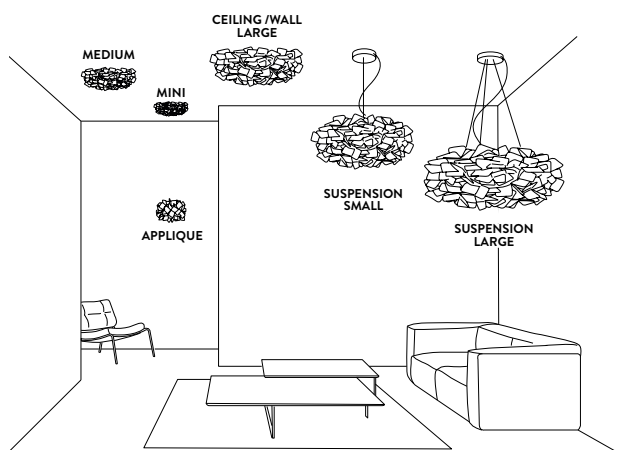

CLIZIA MAMA NON MAMA ENTIRE COLLECTION