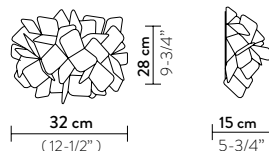

CLIZIA APPLIQUE - MAMA NON MAMA

DESIGN BY **ADRIANO RACHELE**

TECHNICAL SPECIFICATIONS

APPLIQUE

BULBS: 2 X 5W LED Filament E14 or E12

With: Magnetic System®

Made of: Cristalflex®

Color: MAMA NON MAMA