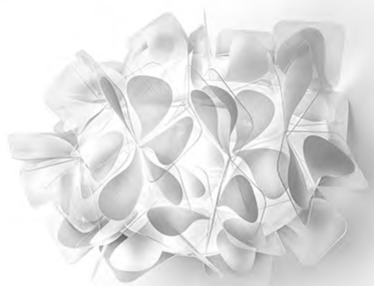

CLIZIA APPLIQUE - MAMA NON MAMA

DESIGN BY **ADRIANO RACHELE**

TECHNICAL SPECIFICATIONS

APPLIQUE

BULBS: 2 X 5W LED Filament E14 or E12

With: Magnetic System®

Made of: Cristalflex®

Color: MAMA NON MAMA