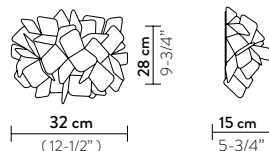

CLIZIA APPLIQUE - PIXEL

DESIGN BY **ADRIANO RACHELE**

TECHNICAL SPECIFICATIONS

APPLIQUE

BULBS: 2 X 5W LED Filament E14 or E12

With: **Magnetic System®**

Made of: **Cristalflex®**

Color: PIXEL