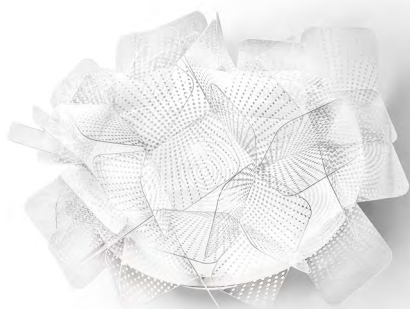

CLIZIA APPLIQUE - PIXEL

DESIGN BY **ADRIANO RACHELE**

TECHNICAL SPECIFICATIONS

APPLIQUE

BULBS: 2 X 5W LED Filament E14 or E12

With: **Magnetic System®**

Made of: **Cristalflex®**

Color: PIXEL