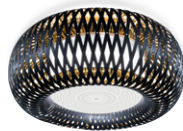

KALATOS - CEILING

DESIGN BY **ELISA GIOVANNONI**

TECHNICAL SPECIFICATIONS

KALATOS CEILING PRISMA - BOTTOM VIEW

SUSPENSION

BULBS: 4 X 12W LED Filament

With: *Magnetic System®*

Made of: *Metallized Polycarbonate or Lentiflex®*

Color: ■ BLACK / GOLD □ PRISMA

CE IP 20 □ ▽ ENEC

BLACK/GOLD

PRISMA

KALATOS ENTIRE COLLECTION

ENERGY CLASS