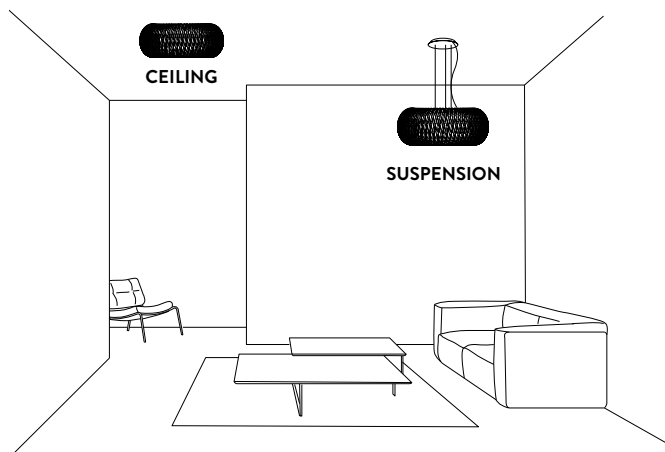

KALATOS - CEILING

DESIGN BY **ELISA GIOVANNONI**

TECHNICAL SPECIFICATIONS

KALATOS CEILING PRISMA - BOTTOM VIEW

SUSPENSION

BULBS: 4 X 12W LED Filament

With: *Magnetic System®*

Made of: *Metallized Polycarbonate or Lentiflex®*

Color: ■ BLACK / GOLD □ PRISMA

CE IP 20 □ ▽ ENEC

BLACK/GOLD

PRISMA

KALATOS ENTIRE COLLECTION

ENERGY CLASS