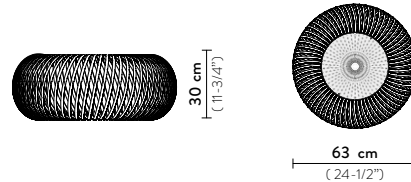

KALATOS - CEILING

DESIGN BY **ELISA GIOVANNONI**

TECHNICAL SPECIFICATIONS

KALATOS CEILING PRISMA - BOTTOM VIEW

SUSPENSION

BULBS: 4 X 12W LED Filament

With: *Magnetic System®*

Made of: *Metallized Polycarbonate or Lentiflex®*

Color: ■ BLACK / GOLD □ PRISMA

CE IP 20 □ ▽ ENEC

BLACK/GOLD

PRISMA

KALATOS ENTIRE COLLECTION

ENERGY CLASS