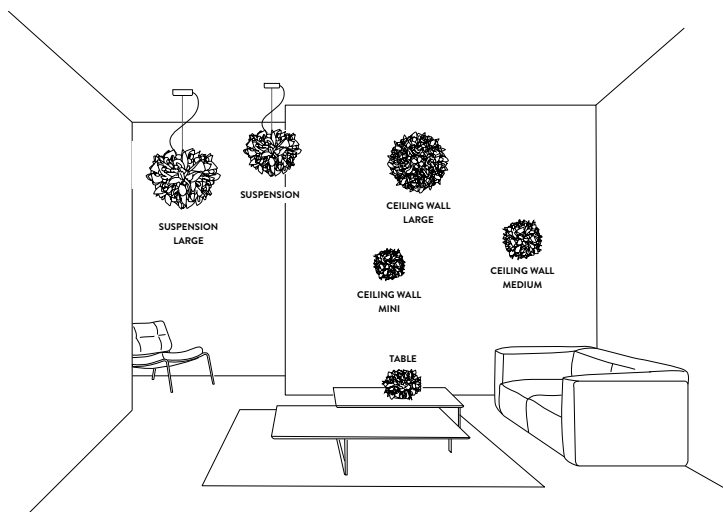

VELI FOLIAGE ENTIRE COLLECTION