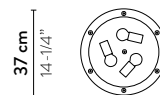

## CEILING / WALL LAMP

BULBS: 4 X 12W LED Filament E27 or E26

LIGHT SOURCE:

With: *Magnetic System®*

Made of: *Opalflex®*

Color:  WHITE- FOLIAGE DECOR

CE IP 20     