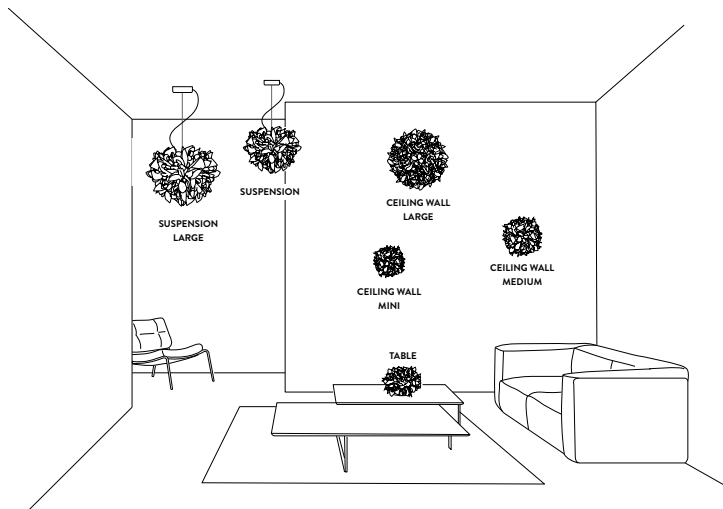

VELI FOLIAGE ENTIRE COLLECTION