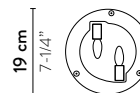

## CEILING / WALL LAMP

BULBS: 2 X 6W LED Filament E14 or E12

36 cm  
(14")

13 cm  
5"

LIGHT SOURCE:

With: *Magnetic System®*

Made of: *Opalflex®*

Color:  WHITE- FOLIAGE DECOR