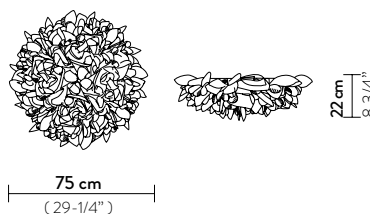

CEILING / WALL LAMP

BULBS: 4 X 12W LED Filament E27 or E26