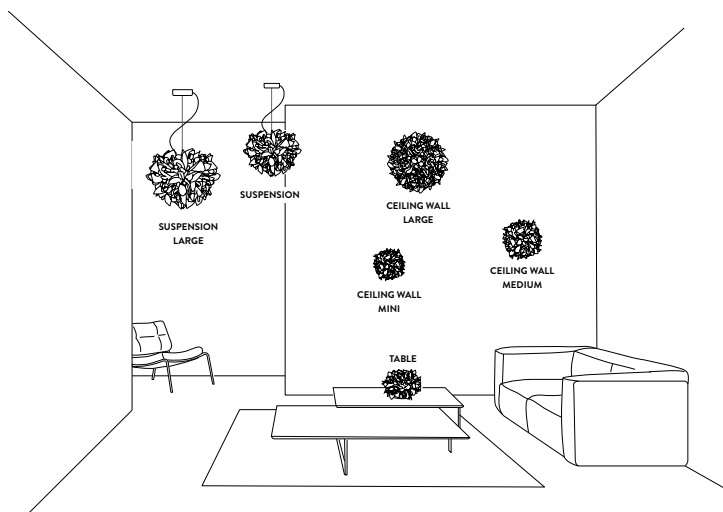

VELI FOLIAGE ENTIRE COLLECTION