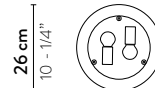

## CEILING / WALL LAMP

BULBS: 2 X 12W LED Filament E27 or E26

54 cm  
(21")

16 cm  
5"

LIGHT SOURCE:

With: *Magnetic System®*

Made of: *Opalflex®*

Color:  WHITE- FOLIAGE DECOR